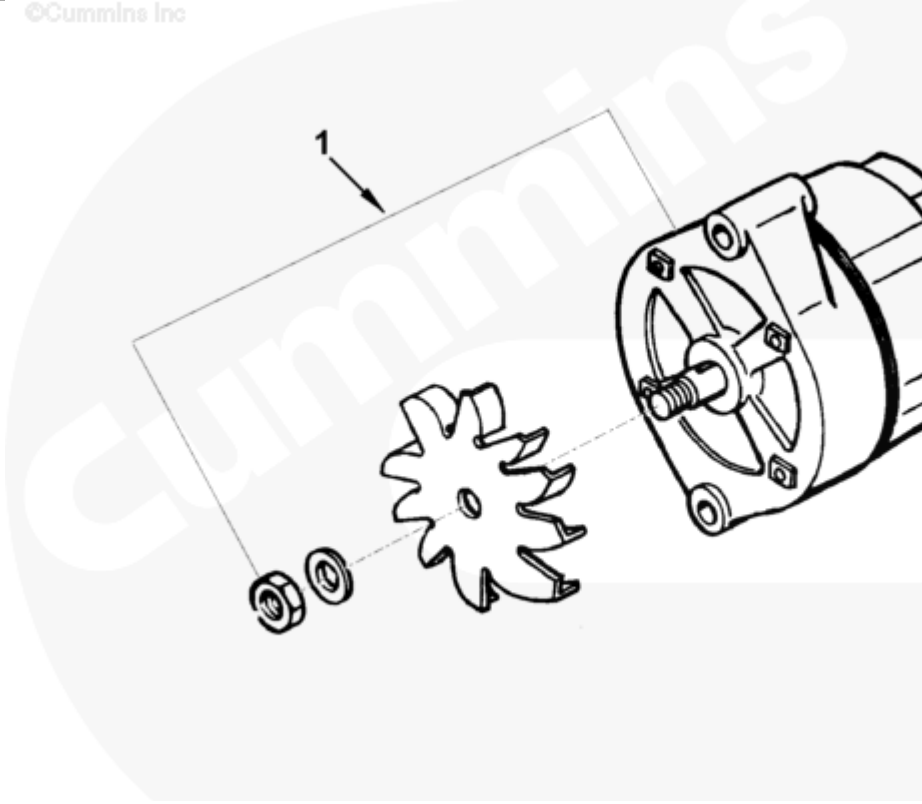

©Cummins Inc

ee900gt

SMALL | MEDIUM | LARGE

Cart	Ref No	Part Number	Part Description	Required	Remarks
View My Cart					
		EE9024	Alternator		Alternator...(More)

					12 Volt, 63 AMP, Negative
					Ground Prestolite Model
					8EM2008NA Alternator. Include
					Alternator Fan for CW
					Rotation.
<input type="checkbox"/>	1	5293586	Alternator	1	TSB 100371